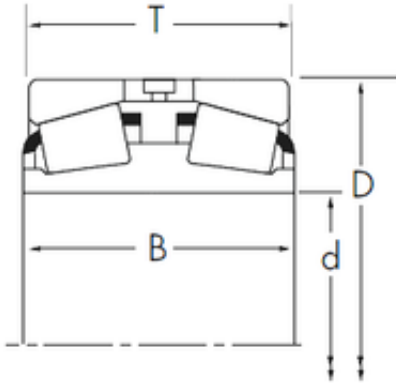

China 6205 Bearing Supplier

Timken Taper Roller Bearings 42362D/42587
Lm119348d/Lm119311 Hh221440d/Hh221410
779d/772 52400d/52618 52400d/52637
52400d/52638 868d/854 782D/772

Bearing No. 42362D/42587

Size	92.075x149.225x63.5 mm
Bore Diameter	92,075 mm
Outer Diameter	149,225 mm
Width	63,5 mm
d	92,075 mm
D	149,225 mm
T	63,5 mm
B	57,942 mm
R	1,5 mm
r	3,3 mm

42362D/42587 Bearing 2D drawings and 3D CAD models