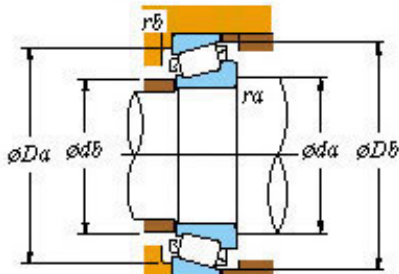

# China 6205 Bearing Supplier

■ Mounting dimensions

Lm67048/10 Bearing 2D drawings and 3D CAD models

## Lm67048/10 Bearing Lm67048/Lm67010 Tapered Roller Bearing Timken NSK Koyo SKF

Bearing No. Lm67048/10

Bearing No.	LM67048/10
d	31.75
D	59.131
T	15.875
B	16.764
r(min)	SP
r1(min)	1.2
Cr	44.8
C0r	43.1
Cu	6.05
Grease lub.	6600
Oil lub.	8800
C	11.811
a	13.0 mm
da	42.5
db	36.0
Da	52.0
Db	56.0
ra(max)	3.5
rb(max)	1.2
e	0.41
Y1	1.46
Y0	0.80
(Refer.) Mass(kg)	0.182