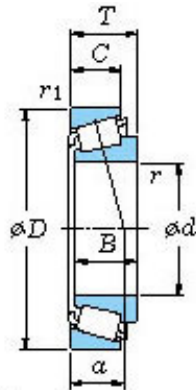

# China 6205 Bearing Supplier

■ Mounting dimensions

Lm67048/10 Bearing 2D drawings and 3D CAD models

## Lm67048/10 Bearing Lm67048/Lm67010 Tapered Roller Bearing Timken NSK Koyo SKF

Bearing No. Lm67048/10

Bearing No.	LM67048/10
d	31.75
D	59.131
T	15.875
B	16.764
r(min)	SP
r1(min)	1.2
Cr	44.8
C0r	43.1
Cu	6.05
Grease lub.	6600
Oil lub.	8800
C	11.811
a	13.0 mm
da	42.5
db	36.0
Da	52.0
Db	56.0
ra(max)	3.5
rb(max)	1.2
e	0.41
Y1	1.46
Y0	0.80
(Refer.) Mass(kg)	0.182